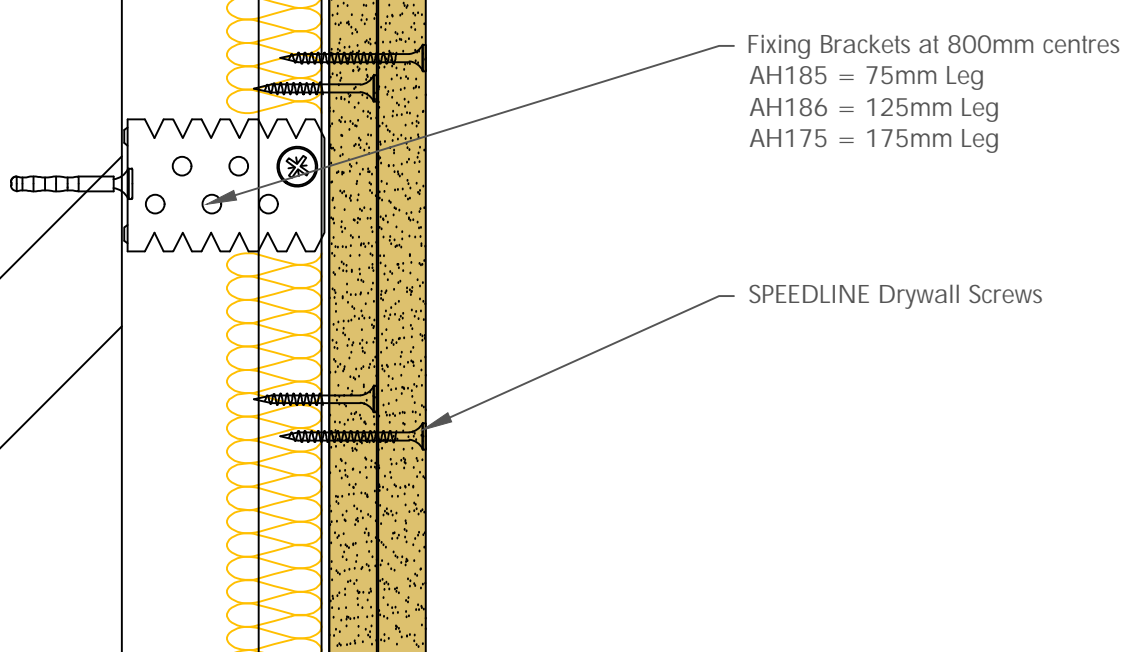

Board Thickness	Speedline Drywall Fixing Length
12.5mm & 15mm	25mm
12.5mm + 12.5mm	25mm + 38mm
12.5mm + 15mm	25mm + 42mm
15mm + 15mm	25mm + 42mm

CDR No: _____ DATE: 22/10/19 _____ Details to be read in conjunction with project specification guidelines

WALL LINING SYSTEM - WL507-K-58(25)

All performance data and system specifications are for systems constructed with materials & components as shown. The inclusion or substitution of any other manufacturers materials or components could invalidate test data and system performance and permission must be given in writing by SIG PLC.