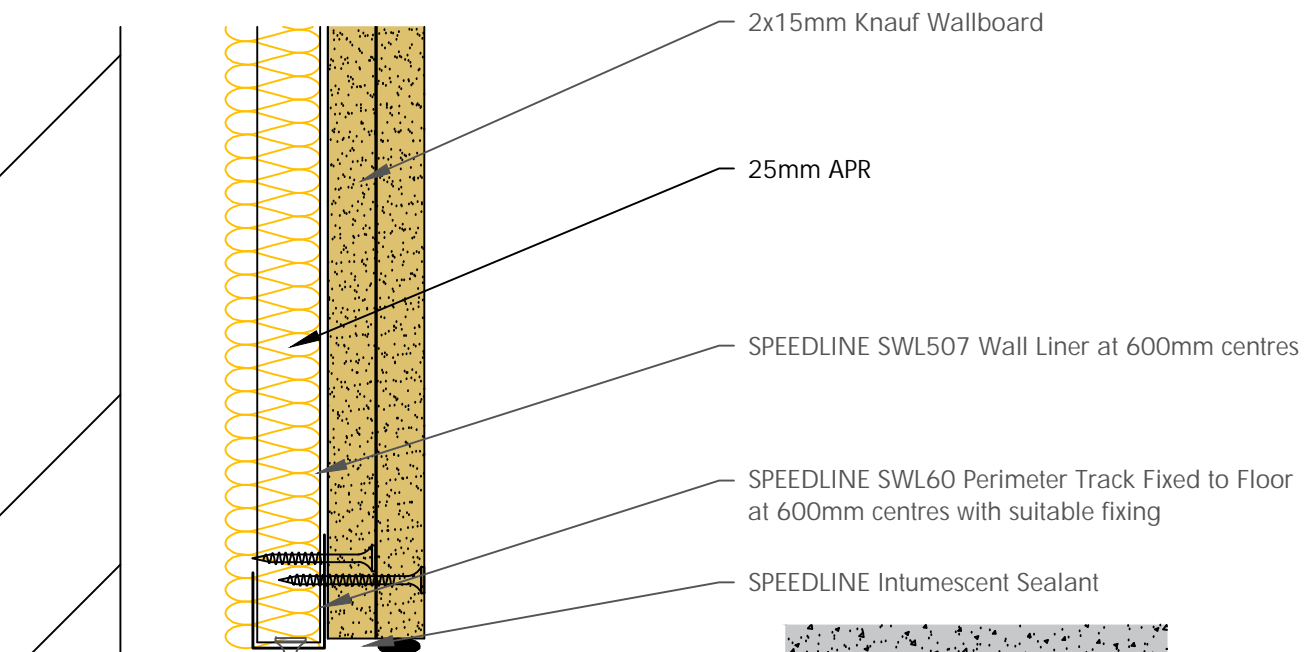

Board Thickness	Speedline Drywall Fixing Length
12.5mm & 15mm	25mm
12.5mm + 12.5mm	25mm + 38mm
12.5mm + 15mm	25mm + 42mm
15mm + 15mm	25mm + 42mm

CDR No: _____ DATE: 22/10/19 _____ Details to be read in conjunction with project specification guidelines

WALL LINING SYSTEM - WL507-K-58(25)

All performance data and system specifications are for systems constructed with materials & components as shown. The inclusion or substitution of any other manufacturers materials or components could invalidate test data and system performance and permission must be given in writing by SIG PLC.